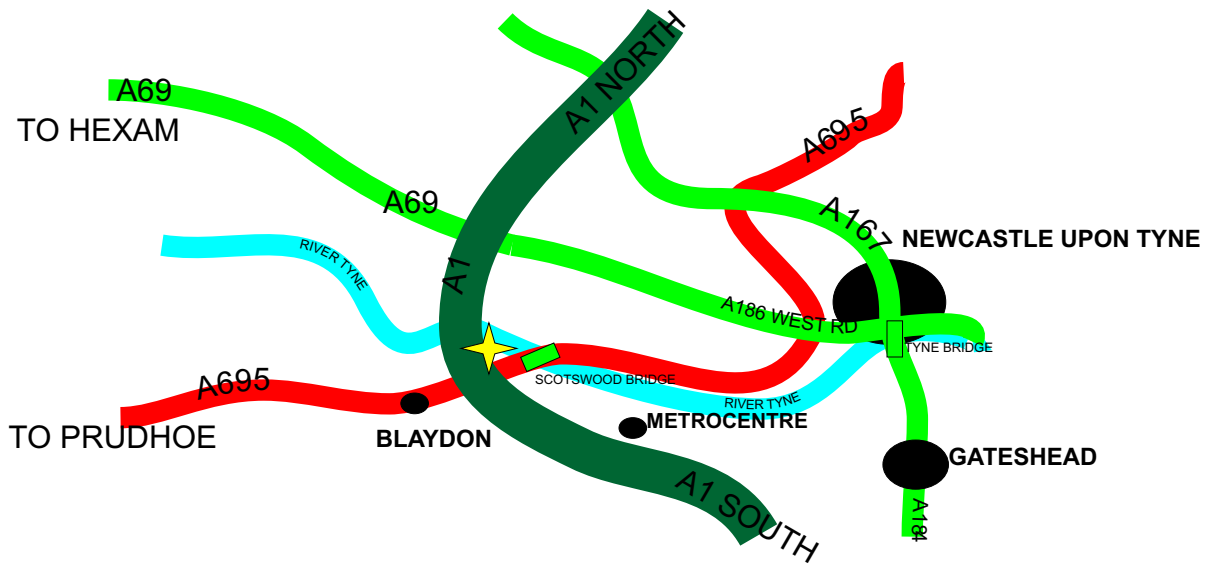

EST 1978

How to find us.

From A1 South/North

Exit A1 at Blaydon junction and follow signs for A695 (Chainbridge road) towards Prudhoe. From Chainbridge road take second left onto the slip road, pass under the flyover and take first left then right onto Factory road. From Factory road head straight onto Patterson street then left onto Dunne Road. Follow this road round under the A1 and we are within the first set of units After the A1 Flyover.