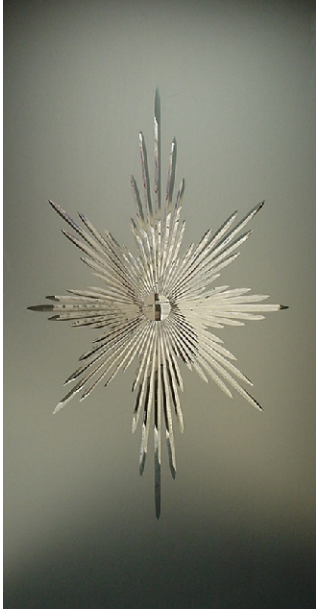

Brilliant Cutting, Acid Embossing, Stained Glass, Sandblasting, Signs.

Unit 6. Hill Court, Dunne Road. Blaydon.

Tyne and Wear. NE 21 5 NH.

Tele: 0191 414 0123 Fax: 0191 414 0157

E-mail: brilliant.cutter@btinternet.com